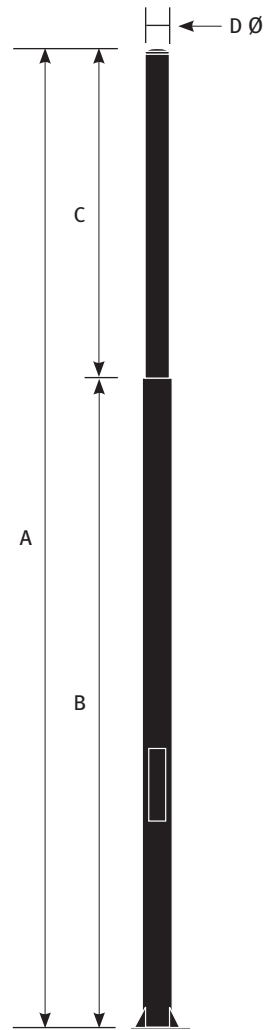

> AURI

DESIGNED FOR AMENITY AND AREA LIGHTING

TECHNICAL DESCRIPTION

Column	AISI-316L stainless steel tubing
Column Mounting	Flange mount (M16 x 400mm bolts)
Diffuser	Transparent methacrylate, with optical prismatic film
Protection	IP-57
Finishes	Satin

DIMENSIONS

Type	A	B	C	D Ø
ARI-1.F/PFMC-SY	3500	2300	1200	150

LAMPS

ARI-1.F/PFMC-SY

ES (E-27)
MH 70W
(PAR-30 40°)

FOR MORE INFORMATION PLEASE VISIT
WWW.KENDELIER.COM