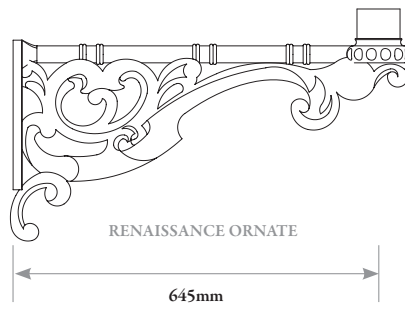

## Ladder Rest

Custom Cover Plate

Matching Bollard

Sign Arm

KENDELIER LIGHTING LIMITED  
25 AINTREE AVE  
AIRPORT OAKS  
AUCKLAND  
NEW ZEALAND

TEL +64 9 915 1083  
FAX +64 9 915 1087

[SALES@KENDELIER.CO.NZ](mailto:SALES@KENDELIER.CO.NZ)  
[WWW.KENDELIER.CO.NZ](http://WWW.KENDELIER.CO.NZ)