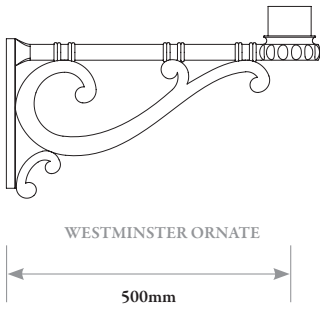

## Ladder Rest

Custom Cover Plate

Matching Bollard

Sign Arm

KENDELIER LIGHTING LIMITED  
25 AINTREE AVE  
AIRPORT OAKS  
AUCKLAND  
NEW ZEALAND

TEL +64 9 915 1083  
FAX +64 9 915 1087

[SALES@KENDELIER.CO.NZ](mailto:SALES@KENDELIER.CO.NZ)  
[WWW.KENDELIER.CO.NZ](http://WWW.KENDELIER.CO.NZ)