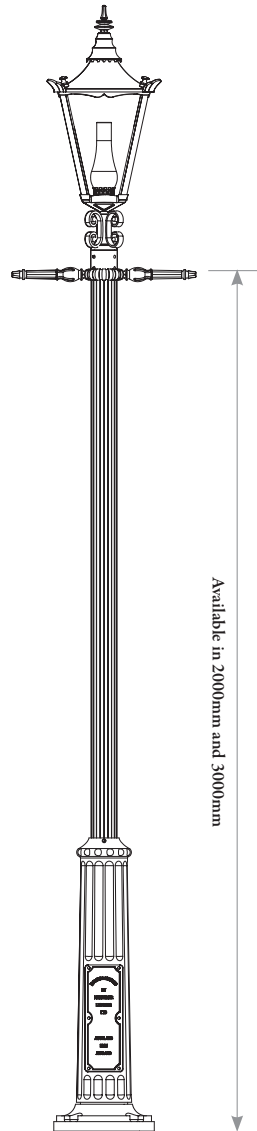

# LARGE CAST COLUMNS

Decorative lampposts aesthetically and structurally designed to suit to any environment

...the Heritage Series

Available in 1200mm, 1700mm and 2200mm

BALTIMORE

Available in 2000mm only

DARTFORD

Available in 2000mm and 3000mm

RALEIGH

Available in 3250mm and 4250mm

PUTNEY

KENDELIER LIGHTING LIMITED  
25 AINTREE AVE  
AIRPORT OAKS  
AUCKLAND  
NEW ZEALAND

TEL +64 9 915 1083  
FAX +64 9 915 1087