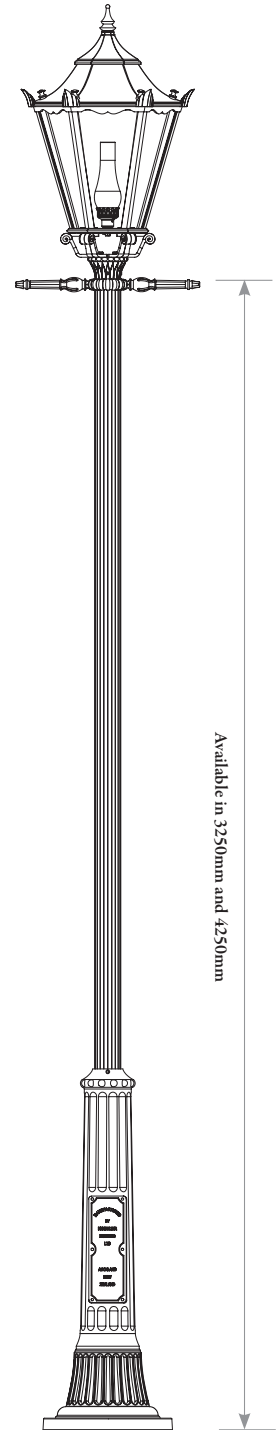

# LARGE CAST COLUMNS

Decorative lampposts aesthetically and structurally designed to suit to any environment

...the Heritage Series

Available in 1200mm, 1700mm and 2200mm

BALTIMORE

Available in 2000mm only

DARTFORD

Available in 2000mm and 3000mm

RALEIGH

Available in 3250mm and 4250mm

PUTNEY

KENDELIER LIGHTING LIMITED  
25 AINTREE AVE  
AIRPORT OAKS  
AUCKLAND  
NEW ZEALAND

TEL +64 9 915 1083  
FAX +64 9 915 1087