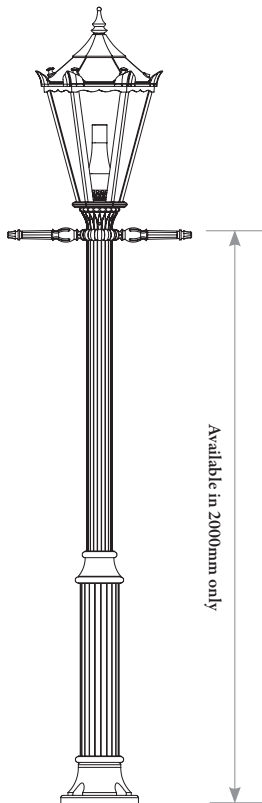

# LARGE CAST COLUMNS

Decorative lampposts aesthetically and structurally designed to suit to any environment

...the Heritage Series

Available in 1200mm, 1700mm and 2200mm

BALTIMORE

Available in 2000mm only

DARTFORD

Available in 2000mm and 3000mm

RALEIGH

Available in 3250mm and 4250mm

PUTNEY

KENDELIER LIGHTING LIMITED  
25 AINTREE AVE  
AIRPORT OAKS  
AUCKLAND  
NEW ZEALAND

TEL +64 9 915 1083  
FAX +64 9 915 1087