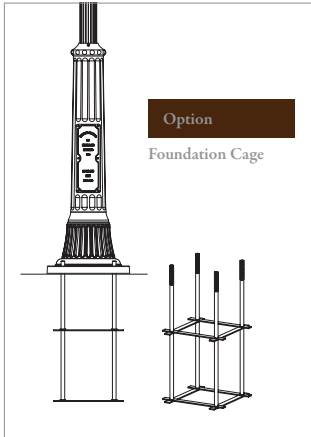

# LARGE CAST COLUMNS

Decorative lampposts aesthetically and structurally designed to suit to any environment

...the Heritage Series

Available in 1200mm, 1700mm and 2200mm

BALTIMORE

Available in 2000mm only