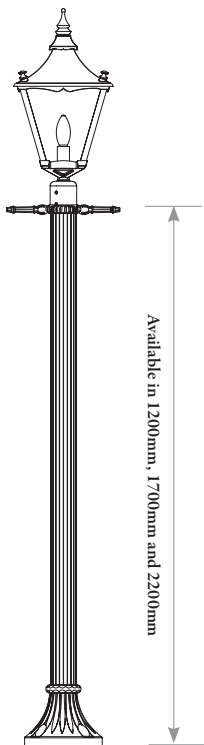

# LARGE CAST COLUMNS

Decorative lampposts aesthetically and structurally designed to suit to any environment

...the Heritage Series

Available in 1200mm, 1700mm and 2200mm

BALTIMORE

Available in 2000mm only

DARTFORD

Available in 2000mm and 3000mm

RALEIGH

Available in 3250mm and 4250mm

PUTNEY

KENDELIER LIGHTING LIMITED  
25 AINTREE AVE  
AIRPORT OAKS  
AUCKLAND  
NEW ZEALAND

TEL +64 9 915 1083  
FAX +64 9 915 1087