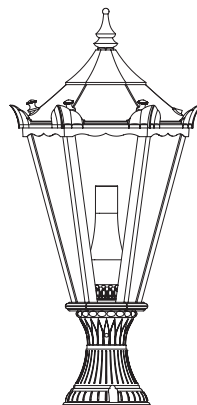

## Technical Description

Body	Cast aluminium CC601E
Enclosure	Clear toughened glass (other glass options available on request)
Finishes	Polyester powder coat to colour of choice (Wet paint option available on request)
Optic Water Tight	IP-54

VN-22

Pillar Mounted

## Dimensions

Type	Width mm		Height mm
VN-22/CLTG.BL Pillar Mounted	430 <i>Across Corners</i>	380 <i>Across Sides</i>	880
VN-25/CLTG.BL Poletop Mounted	430 <i>Across Corners</i>	380 <i>Across Sides</i>	750