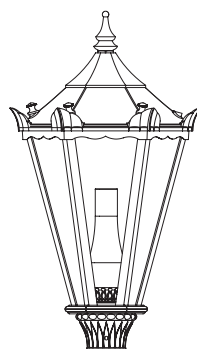

## Technical Description

Body	Cast aluminium CC601E
Enclosure	Clear toughened glass (other glass options available on request)
Finishes	Polyester powder coat to colour of choice (Wet paint option available on request)
Optic Water Tight	IP-54

VN-22

Pillar Mounted

## Dimensions

Type	Width mm		Height mm
VN-22/CLTG.BL Pillar Mounted	430 <i>Across Corners</i>	380 <i>Across Sides</i>	880
VN-25/CLTG.BL Poletop Mounted	430 <i>Across Corners</i>	380 <i>Across Sides</i>	750