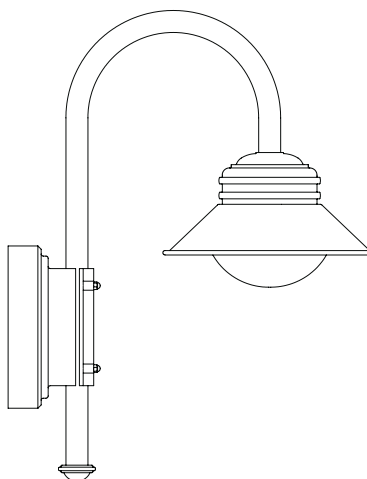

Wall Bracket

Option available

KENDELIER LIGHTING LIMITED
25 AINTREE AVE
AIRPORT OAKS
AUCKLAND
NEW ZEALAND

TEL +64 9 915 1083
FAX +64 9 915 1087

SALES@KENDELIER.CO.NZ
WWW.KENDELIER.CO.NZ

NZ FREE 0800 536 335
AUSTRALIA FREE 1800 553 817