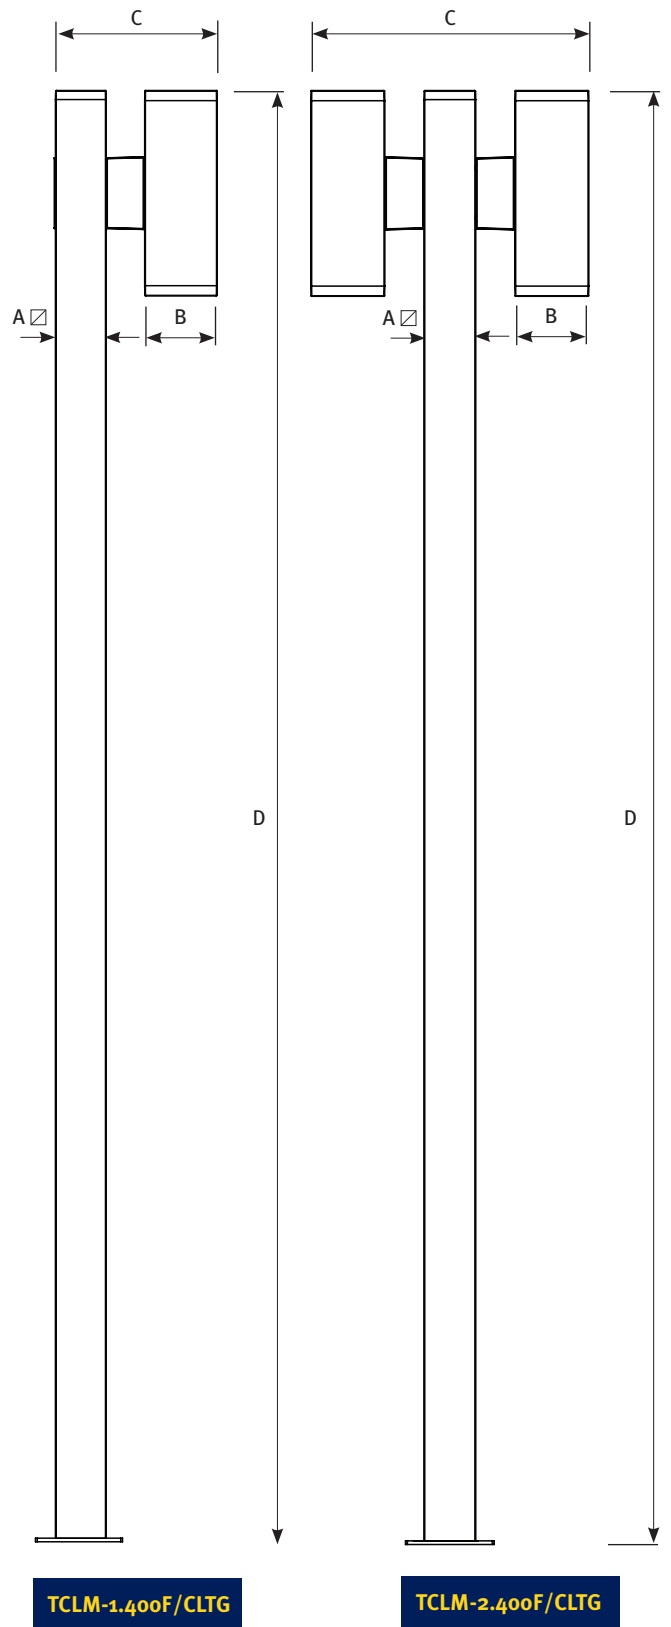

TECHNICAL DESCRIPTION

Column	Extruded aluminium
Column Mounting	Flange mount
Enclosure	Extruded aluminium with transparent 12mm tempered glass lenses
Protection	IP65
Finishes	RAL 9006 - white aluminium standard. (alternative colour options on request)

DIMENSIONS

Type	A	B	C	D
TCLM-1.400F/CLTG	140	200	446	4000
TCLM-2.400F/CLTG	140	200	652	4000

LAMPS

TCLM

G12
MH 70W
MH 150W