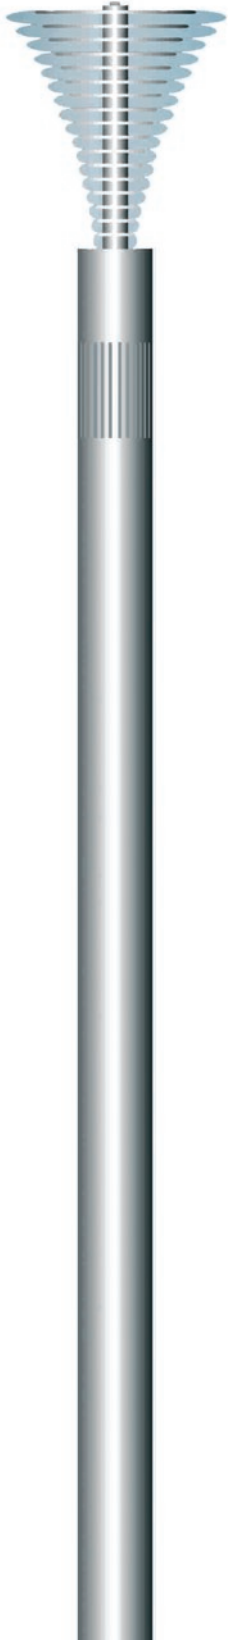

> TORXA

DESIGNED FOR AMENITY AND AREA LIGHTING

TECHNICAL DESCRIPTION

Column	AISI-316L stainless steel tubing
Column Mounting	Ground plant or flange mount (M16 x 400mm bolts)
Reflector	Set of concentric AISI-316L stainless steel discs
Protection	IP-56
Finishes	Satin (alternative colour options on request)

DIMENSIONS

Type	A	B	C	D	E	F	G Ø
TXA-1/CLMC.SY	3950	450	3000	500	2550	330	145

LAMPS

TXA-1/CLMC.SY

ES (E-27)
MH 70W
(PAR-30 40°)

FOR MORE INFORMATION PLEASE VISIT
WWW.KENDELIER.COM