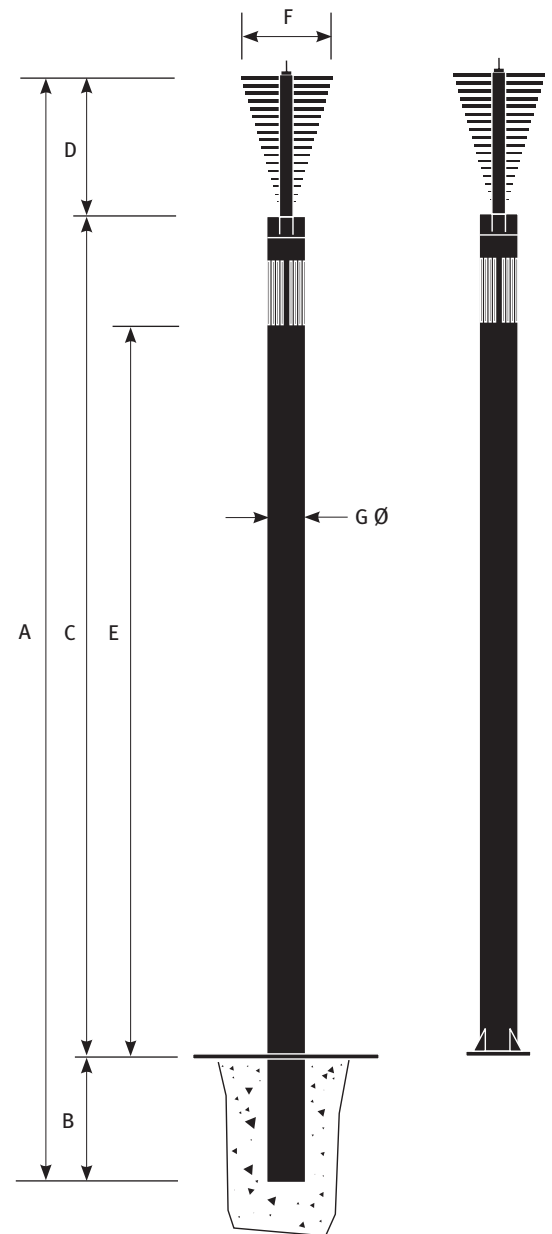

> TORXA

DESIGNED FOR AMENITY AND AREA LIGHTING

TECHNICAL DESCRIPTION

Column	AISI-316L stainless steel tubing
Column Mounting	Ground plant or flange mount (M16 x 400mm bolts)
Reflector	Set of concentric AISI-316L stainless steel discs
Protection	IP-56
Finishes	Satin (alternative colour options on request)

DIMENSIONS

Type	A	B	C	D	E	F	G Ø
TXA-1/CLMC.SY	3950	450	3000	500	2550	330	145

LAMPS

TXA-1/CLMC.SY

ES (E-27)
MH 70W
(PAR-30 40°)

FOR MORE INFORMATION PLEASE VISIT
WWW.KENDELIER.COM