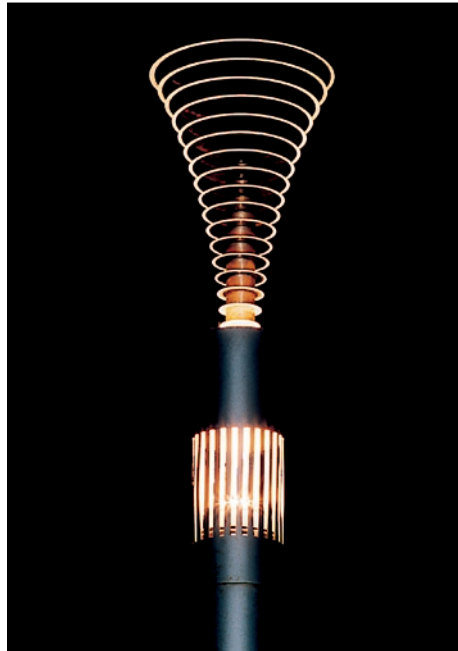

> TORXA

DESIGNED FOR AMENITY AND AREA LIGHTING

TECHNICAL DESCRIPTION

Column	AISI-316L stainless steel tubing
Column Mounting	Ground plant or flange mount (M16 x 400mm bolts)
Reflector	Set of concentric AISI-316L stainless steel discs
Protection	IP-56
Finishes	Satin (alternative colour options on request)

DIMENSIONS

Type	A	B	C	D	E	F	G Ø
TXA-1/CLMC.SY	3950	450	3000	500	2550	330	145

LAMPS

TXA-1/CLMC.SY

ES (E-27)
MH 70W
(PAR-30 40°)

FOR MORE INFORMATION PLEASE VISIT
WWW.KENDELIER.COM