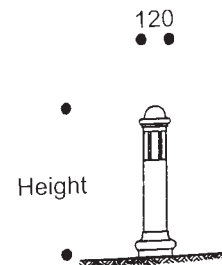

SERIES 4

CATALOGUE LOGIC:

MCB4 .XXXX .XX .XX

MODEL: Manchester Series 4

HEIGHT: 600
800
1000

LAMP WATTAGE: 9W
18W
26W
50W

LAMP TYPE: MV - Mercury Vapour
HPS - High Pressure Sodium
MH - Metal Halide
FL - Fluorescent