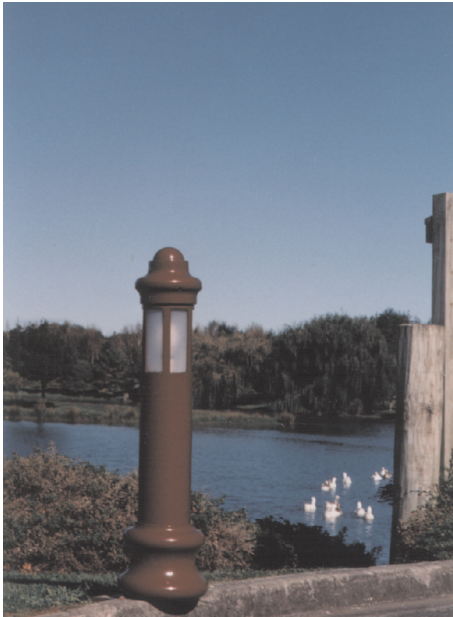

'MANCHESTER BOLLARD'

These ornamental bollards are ideally suited to control traffic and pedestrian walkways. In co-ordination with our lighting columns they provide attractive well lit walkways. IP44

SERIES 6

CATALOGUE LOGIC:

MCB6 .XXXX .XX .XX

MODEL: Manchester Series 6

HEIGHT: 800
1000
1200

LAMP WATTAGE: 18W
26W
50W
70W
80W

LAMP TYPE: MV - Mercury Vapour
HPS - High Pressure Sodium
MH - Metal Halide
FL - Fluorescent

Designed to blend with the larger model, these bollards can enhance the smaller accessways and paths. They are well suited to retirement villages and small village courts. IP44

SERIES 4

CATALOGUE LOGIC: