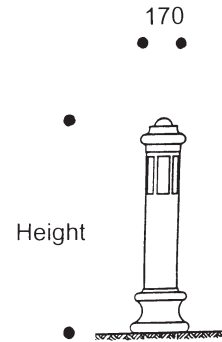

CATALOGUE LOGIC:

MCB6 .XXXX .XX .XX

MODEL: Manchester Series 6

HEIGHT: 800
1000
1200

LAMP WATTAGE: 18W
26W
50W
70W
80W

LAMP TYPE: MV - Mercury Vapour
HPS - High Pressure Sodium
MH - Metal Halide
FL - Fluorescent

MCB4 .XXXX .XX .XX

MODEL: Manchester Series 4

HEIGHT: 600
800
1000

LAMP WATTAGE: 9W
18W
26W
50W

LAMP TYPE: MV - Mercury Vapour
HPS - High Pressure Sodium
MH - Metal Halide
FL - Fluorescent